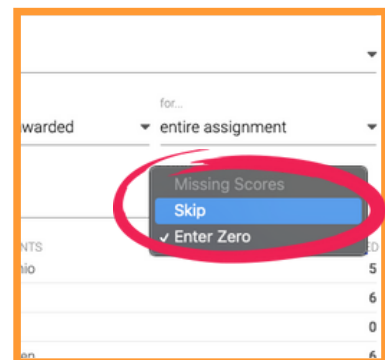

Adjust to **skip or enter zero** for missing student scores.