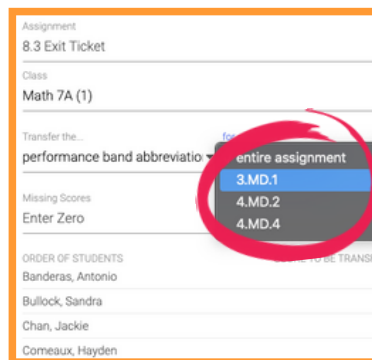

## Pick a Transfer Method

- 1 Select one of the three methods for transferring grades
- 2 Follow directions provided for that method
- 3 Select **Done**
- 4 Adjust transfer **Settings**

## Transfer Settings - Troubleshooting

If grades are not being transferred properly you can adjust the Settings to match how your unique grade book will input the grades.

- 1 **Name Sorting** - Ensure the order matches how names are listed in your grade book.
- 2 **Return Key** - Change to a setting that will properly input the scores. *Return twice is a good option to try.*
- 3 **Speed** - Adjusting to a slower speed will often correct errors.

## Grade Transfer Tips and Tricks

Transfer the custom **performance band abbreviations**.

Transfer **scores per standard** for Standards-Based grading.

Adjust to **skip or enter zero** for missing student scores.